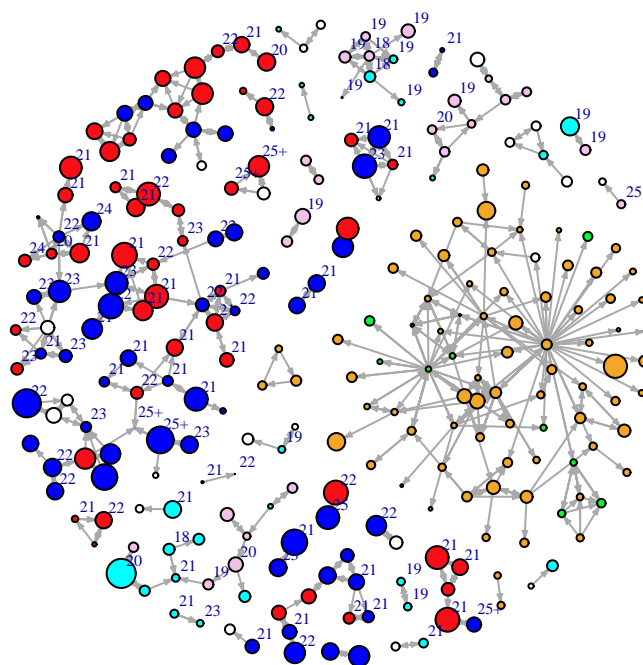

Vertex Size: Time

blue = M PBS
red = F PBS
cyan = M BBS
pink = F BBS
orange = F PY
green = M PY