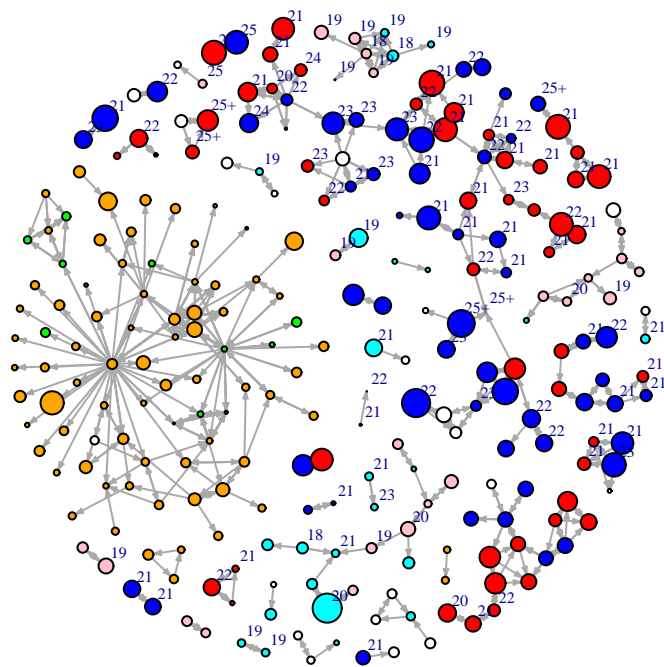

Vertex Size: Time

blue = M PBS
red = F PBS
cyan = M BBS
pink = F BBS
orange = F PY
green = M PY