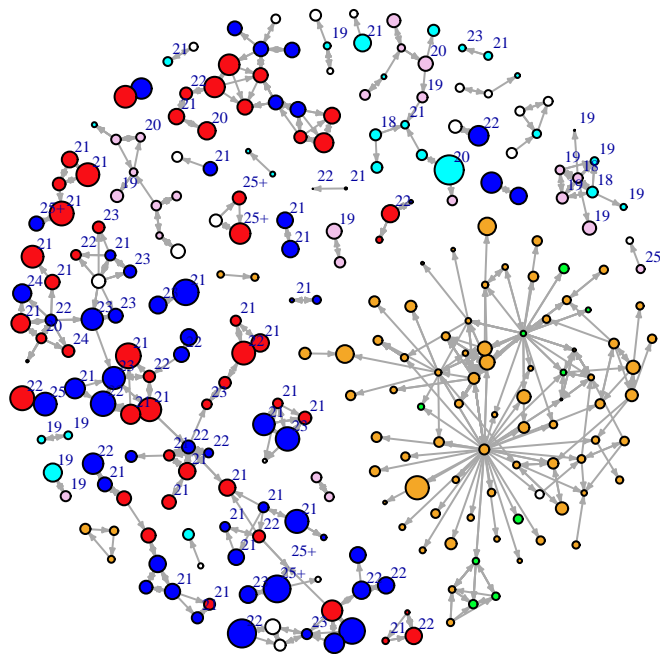

Vertex Size: Time

blue = M PBS
red = F PBS
cyan = M BBS
pink = F BBS
orange = F PY
green = M PY