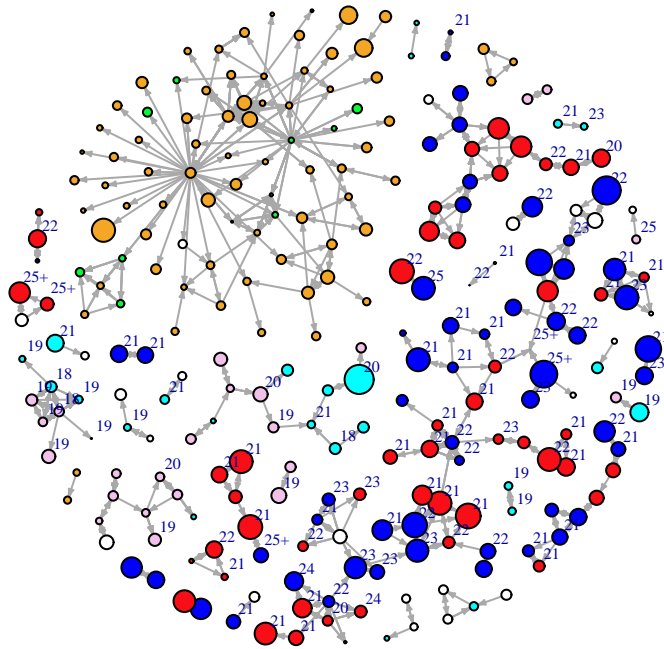

Vertex Size: Time

blue = M PBS
red = F PBS
cyan = M BBS
pink = F BBS
orange = F PY
green = M PY