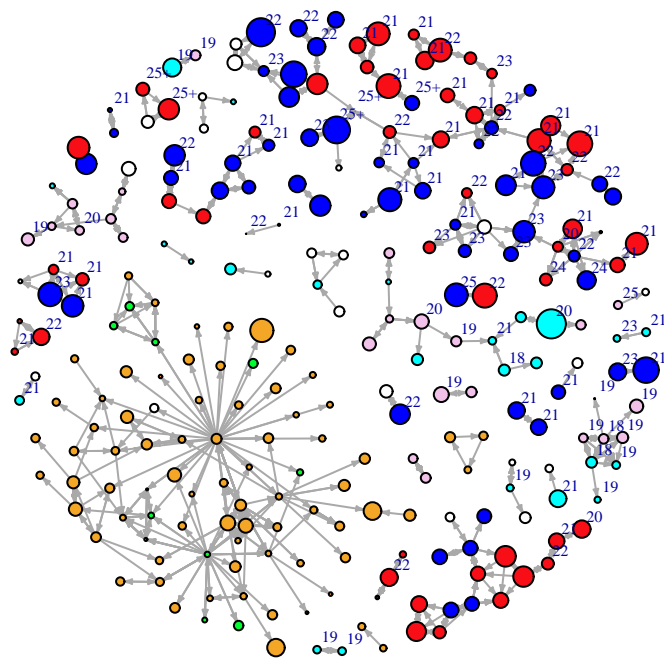

Vertex Size: Time

blue = M PBS
red = F PBS
cyan = M BBS
pink = F BBS
orange = F PY
green = M PY