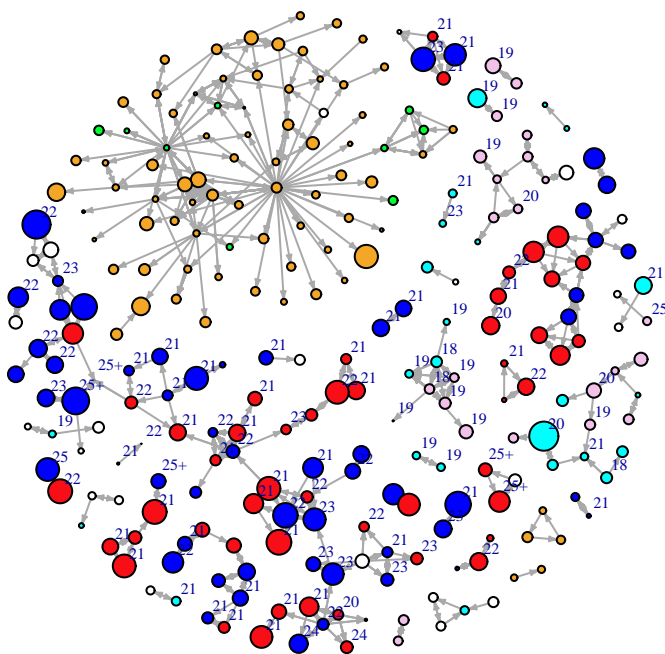

Vertex Size: Time

blue = M PBS
red = F PBS
cyan = M BBS
pink = F BBS
orange = F PY
green = M PY