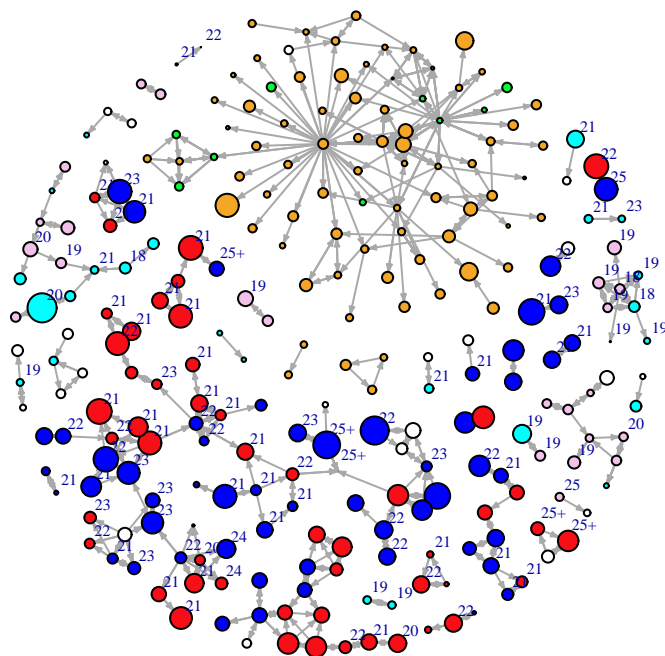

Vertex Size: Time

blue = M PBS
red = F PBS
cyan = M BBS
pink = F BBS
orange = F PY
green = M PY