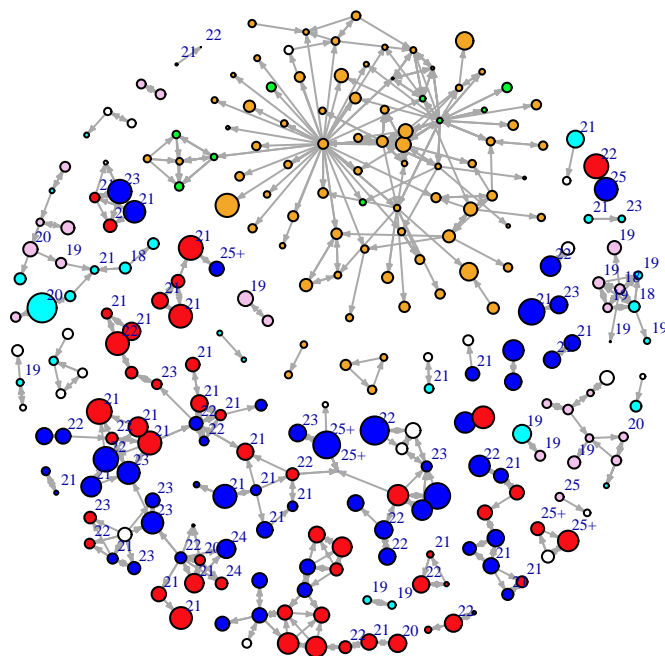

## Vertex Size: Time

blue = M PBS
red = F PBS
cyan = M BBS
pink = F BBS
orange = F PY
green = M PY