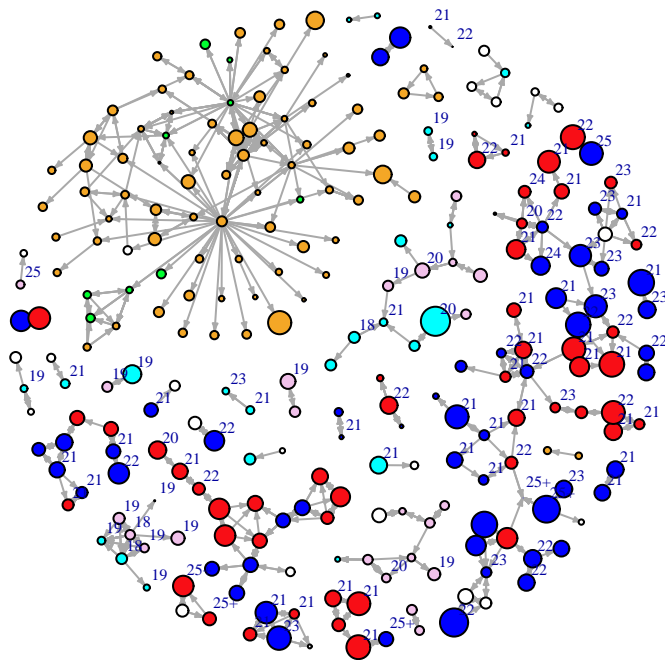

Vertex Size: Time

blue = M PBS
red = F PBS
cyan = M BBS
pink = F BBS
orange = F PY
green = M PY