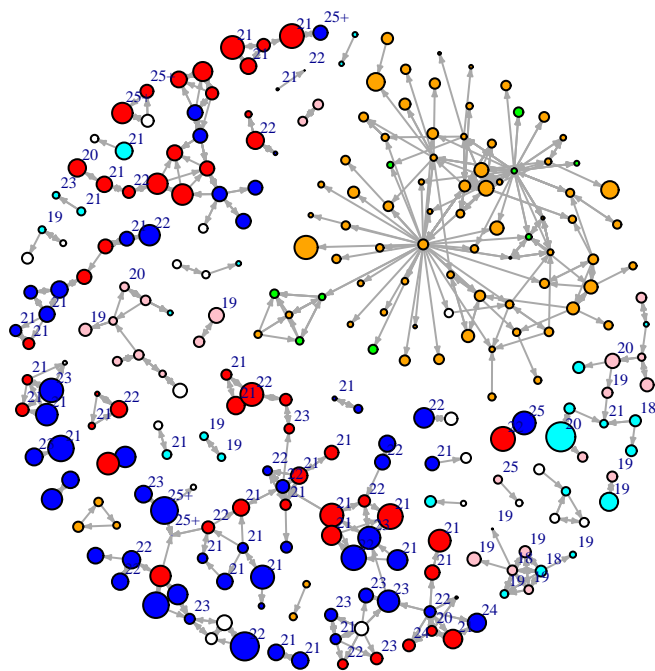

Vertex Size: Time

blue = M PBS
red = F PBS
cyan = M BBS
pink = F BBS
orange = F PY
green = M PY