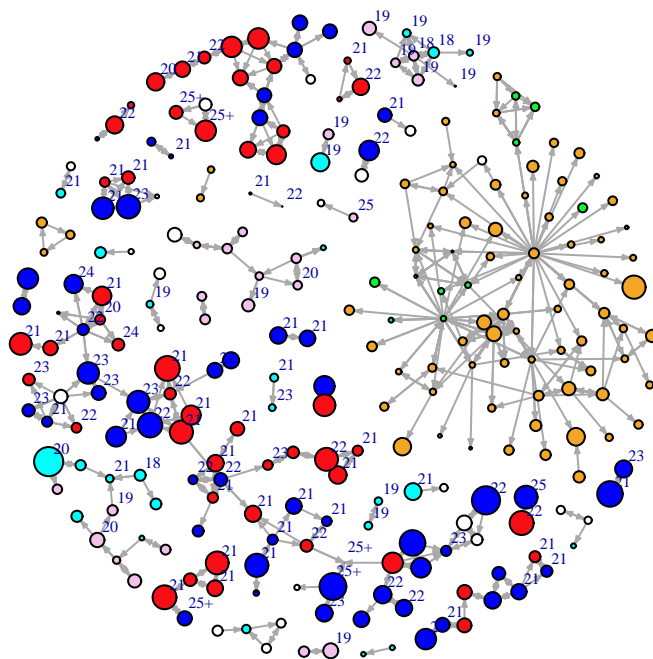

Vertex Size: Time

blue = M PBS
red = F PBS
cyan = M BBS
pink = F BBS
orange = F PY
green = M PY