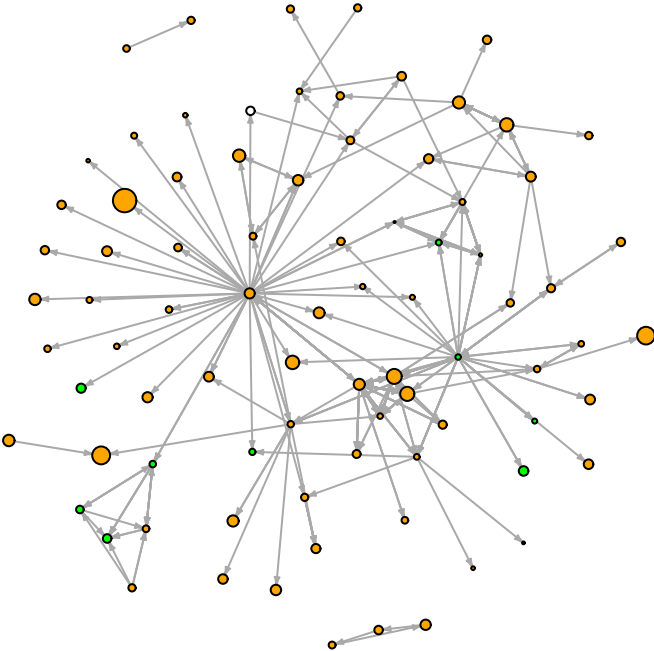

### Vertex Size: Time

blue = M PBS
red = F PBS
cyan = M BBS
pink = F BBS
orange = F PY
green = M PY