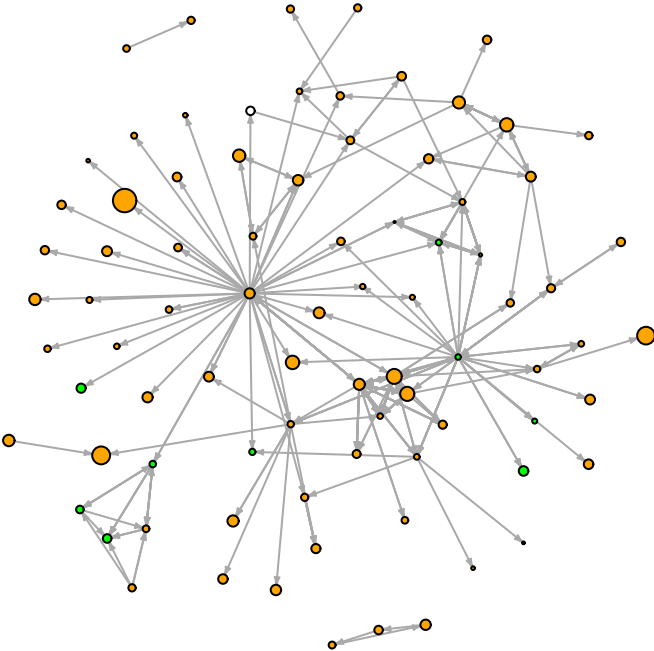

### Vertex Size: Time

blue = M PBS  
red = F PBS  
cyan = M BBS  
pink = F BBS  
orange = F PY  
green = M PY