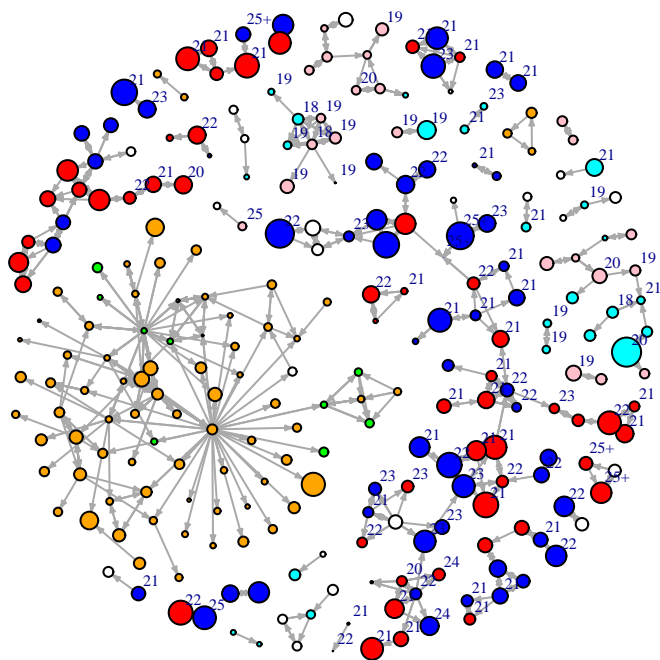

Vertex Size: Time

blue = M PBS
red = F PBS
cyan = M BBS
pink = F BBS
orange = F PY
green = M PY