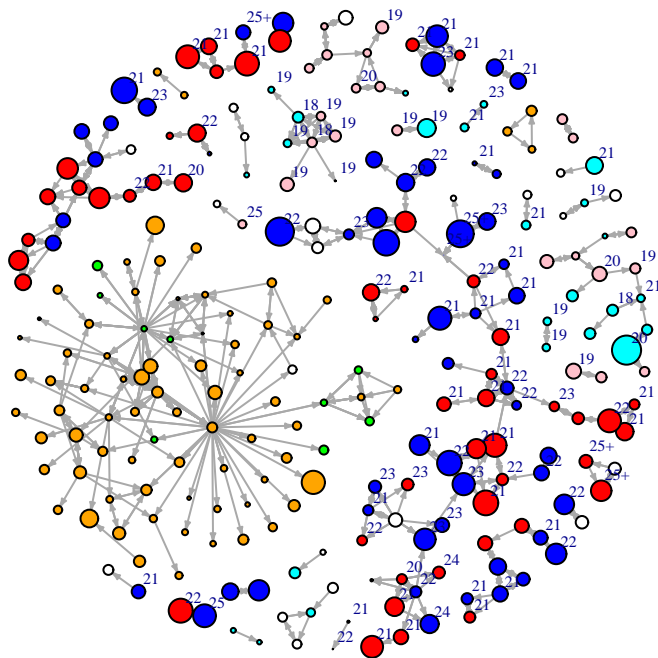

## Vertex Size: Time

blue = M PBS  
red = F PBS  
cyan = M BBS  
pink = F BBS  
orange = F PY  
green = M PY