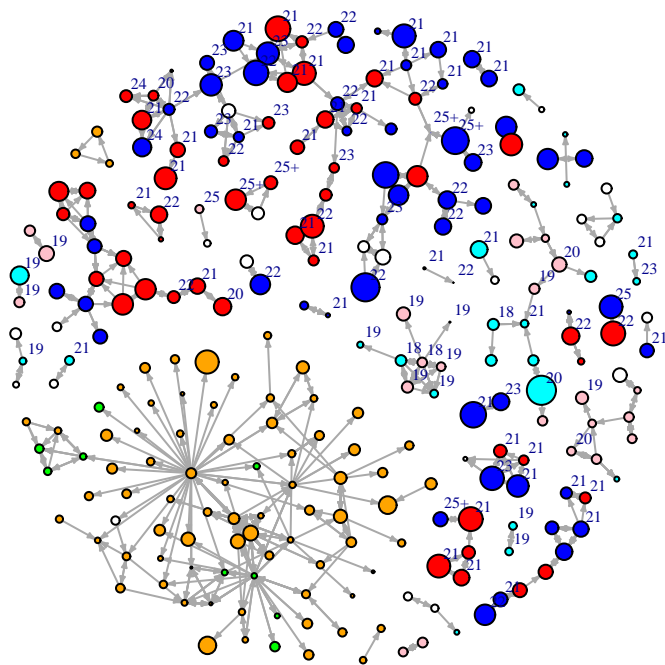

Vertex Size: Time

blue = M PBS
red = F PBS
cyan = M BBS
pink = F BBS
orange = F PY
green = M PY