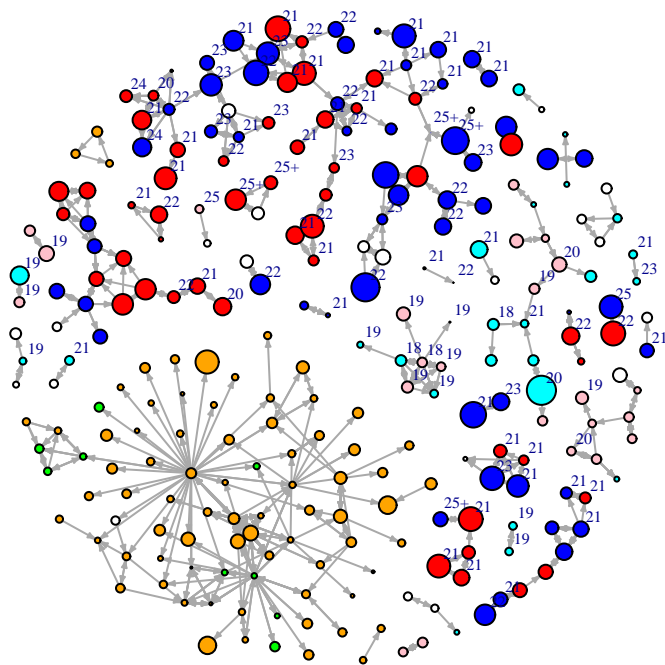

Vertex Size: Time

| |
|---------------|
| blue = M PBS |
| red = F PBS |
| cyan = M BBS |
| pink = F BBS |
| orange = F PY |
| green = M PY |