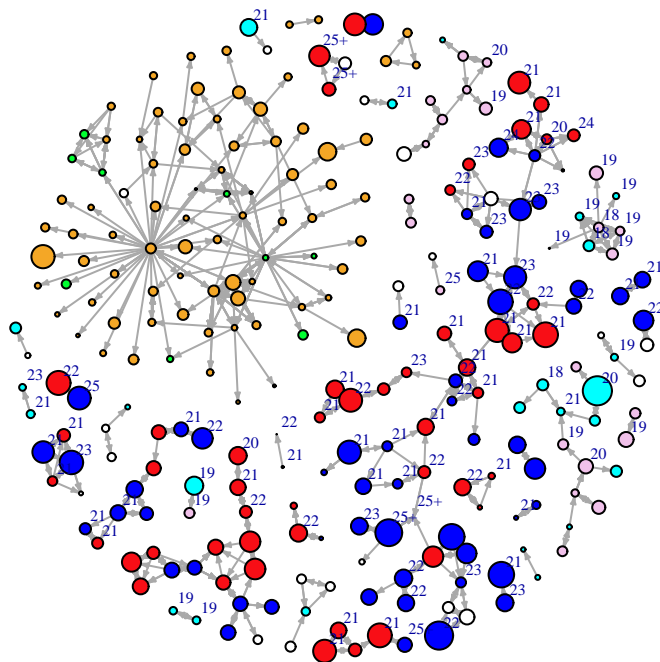

Vertex Size: Time

blue = M PBS
red = F PBS
cyan = M BBS
pink = F BBS
orange = F PY
green = M PY