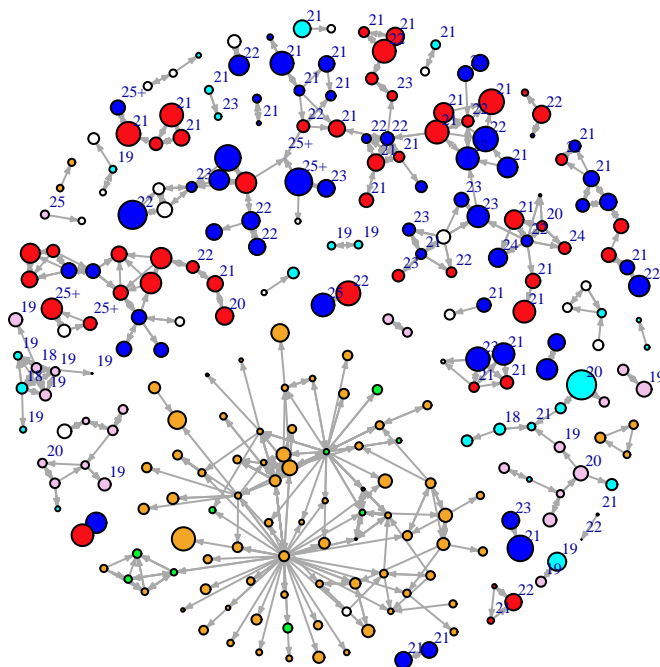

## Vertex Size: Time

blue = M PBS
red = F PBS
cyan = M BBS
pink = F BBS
orange = F PY
green = M PY