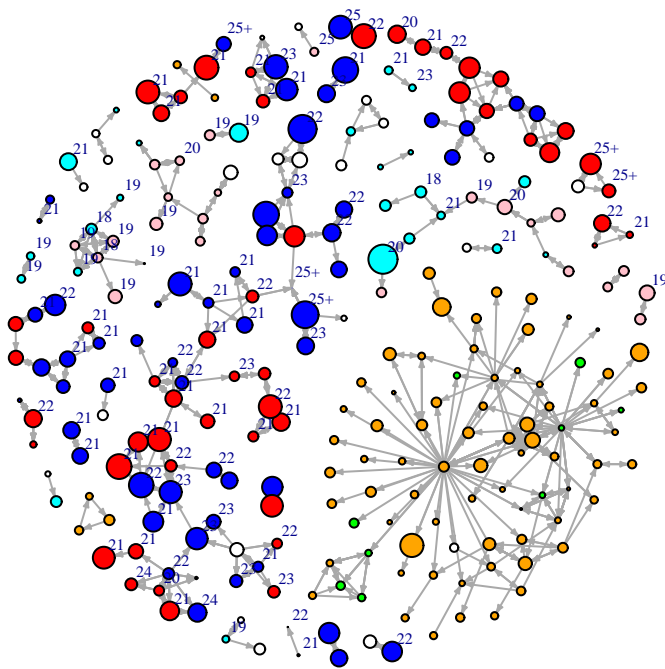

Vertex Size: Time

blue = M PBS
red = F PBS
cyan = M BBS
pink = F BBS
orange = F PY
green = M PY