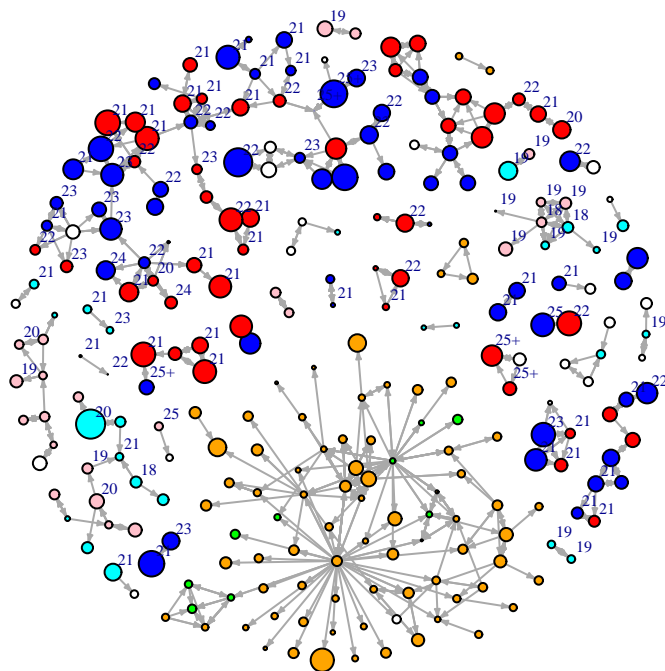

### Vertex Size: Time

blue = M PBS
red = F PBS
cyan = M BBS
pink = F BBS
orange = F PY
green = M PY