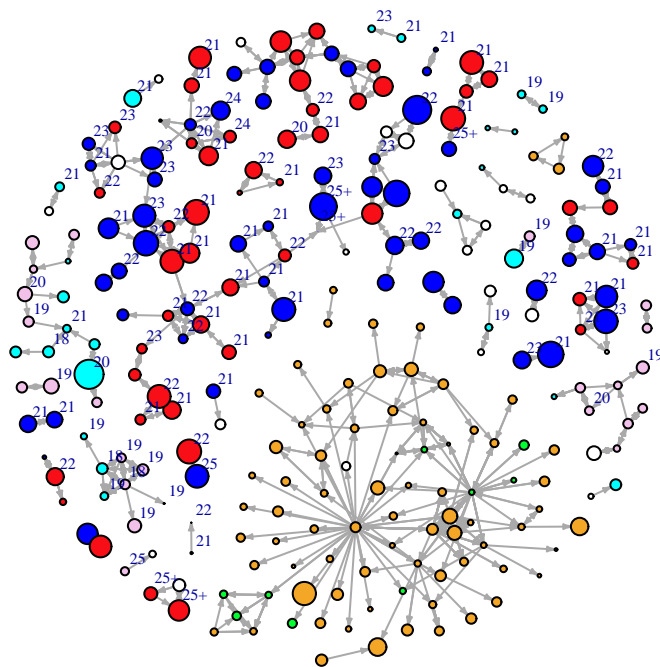

### Vertex Size: Time

blue = M PBS
red = F PBS
cyan = M BBS
pink = F BBS
orange = F PY
green = M PY