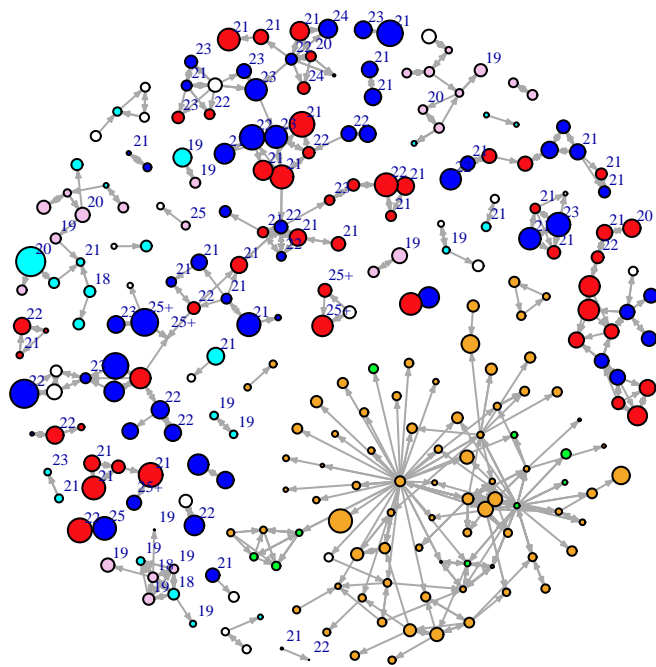

### Vertex Size: Time

blue = M PBS
red = F PBS
cyan = M BBS
pink = F BBS
orange = F PY
green = M PY