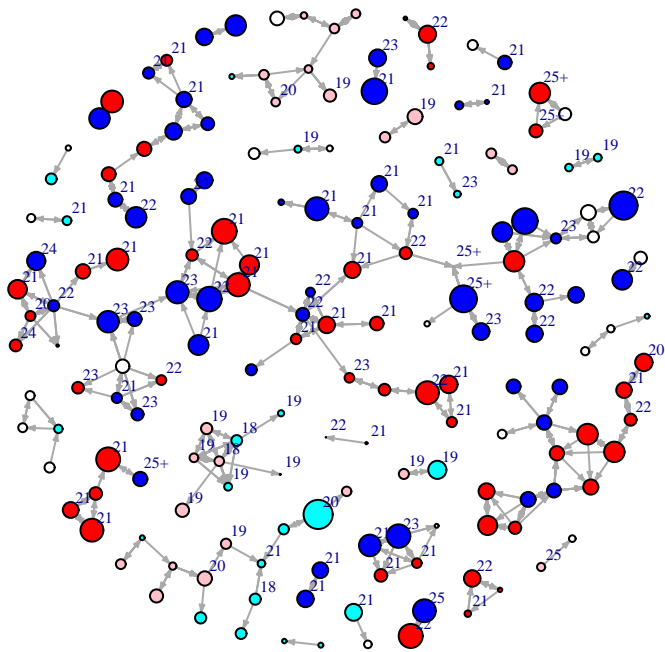

Vertex Size: Time

blue = M PBS
red = F PBS
cyan = M BBS
pink = F BBS
orange = F PY
green = M PY