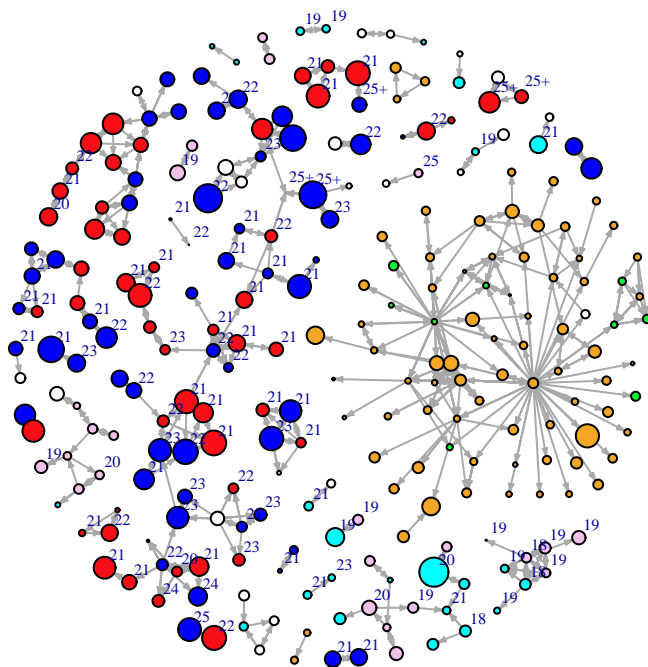

Vertex Size: Time

blue = M PBS
red = F PBS
cyan = M BBS
pink = F BBS
orange = F PY
green = M PY