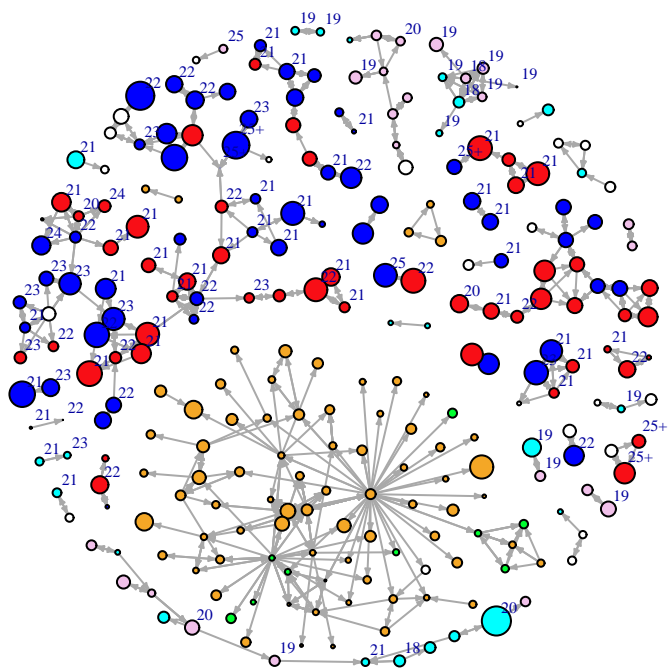

## Vertex Size: Time

blue = M PBS  
red = F PBS  
cyan = M BBS  
pink = F BBS  
orange = F PY  
green = M PY