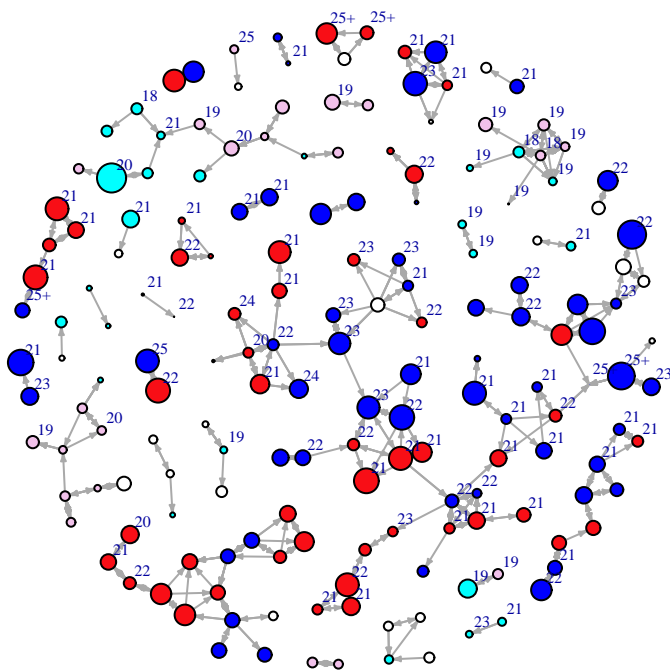

Vertex Size: Time

blue = M PBS
red = F PBS
cyan = M BBS
pink = F BBS
orange = F PY
green = M PY