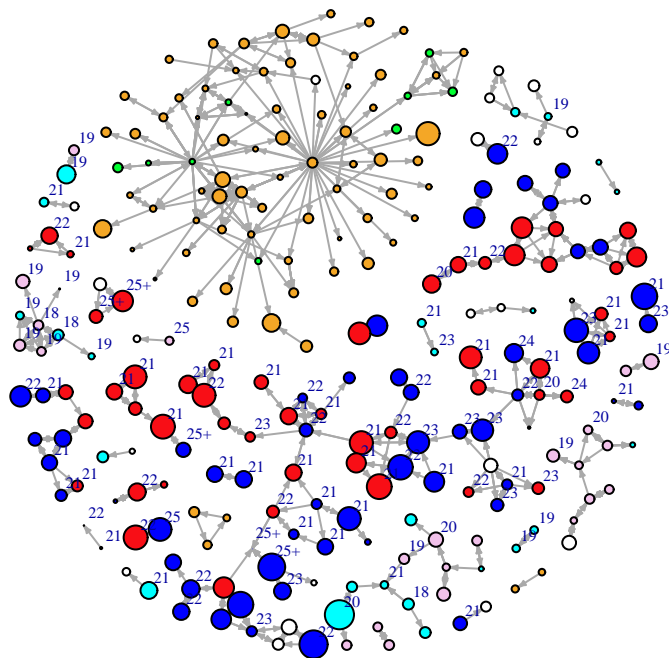

Vertex Size: Time

blue = M PBS
red = F PBS
cyan = M BBS
pink = F BBS
orange = F PY
green = M PY