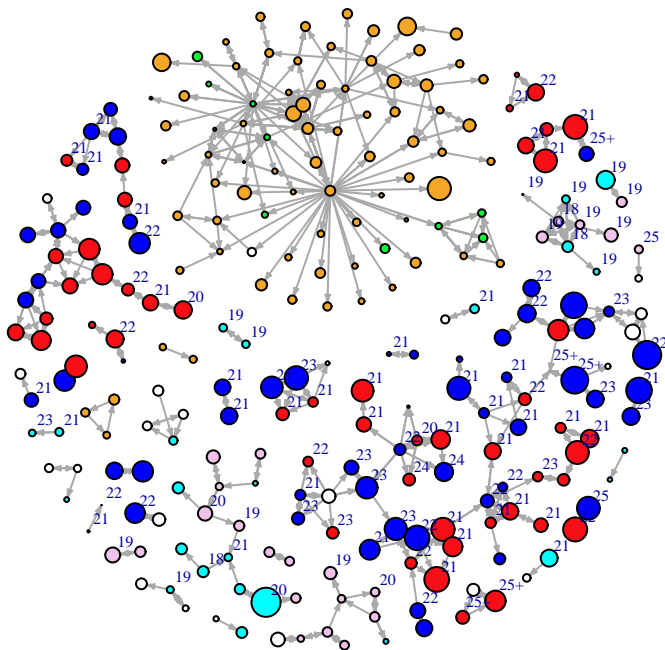

Vertex Size: Time

blue = M PBS
red = F PBS
cyan = M BBS
pink = F BBS
orange = F PY
green = M PY