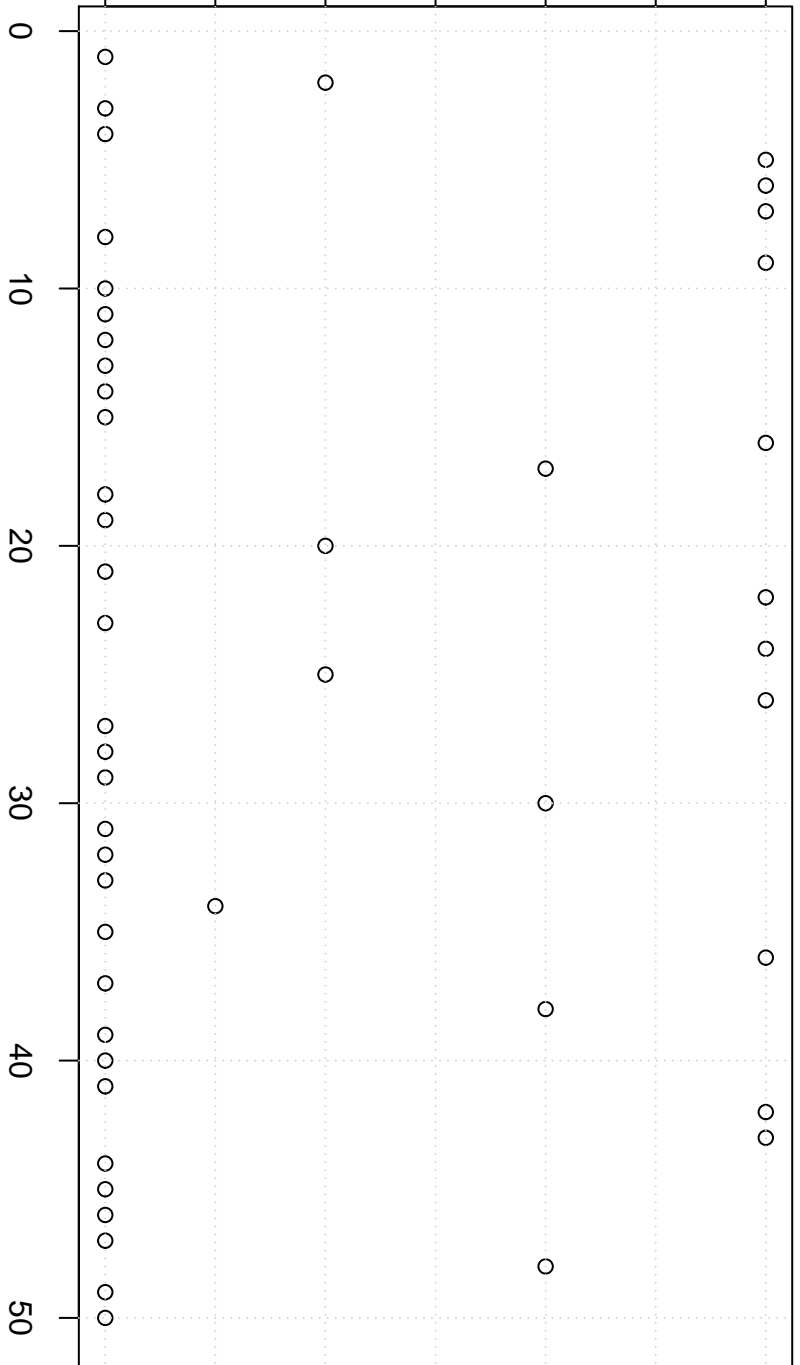

simulated values

22.0 22.5 23.0 23.5 24.0 24.5 25.0

Simulation of Median

Index