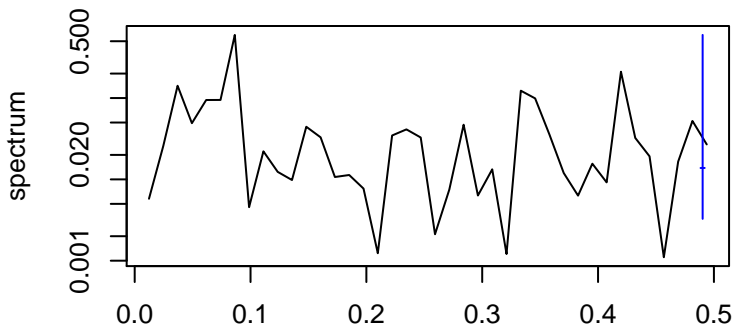

Observed

frequency
bandwidth = 0.00356

Trend

frequency
bandwidth = 0.00401

Seasonal

frequency
bandwidth = 0.00401

Random

frequency
bandwidth = 0.00401