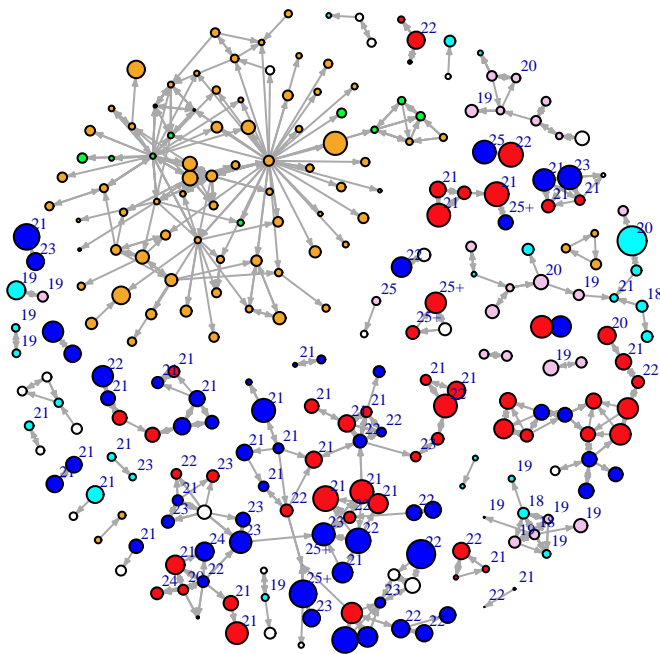

### Vertex Size: Time

blue = M PBS  
red = F PBS  
cyan = M BBS  
pink = F BBS  
orange = F PY  
green = M PY