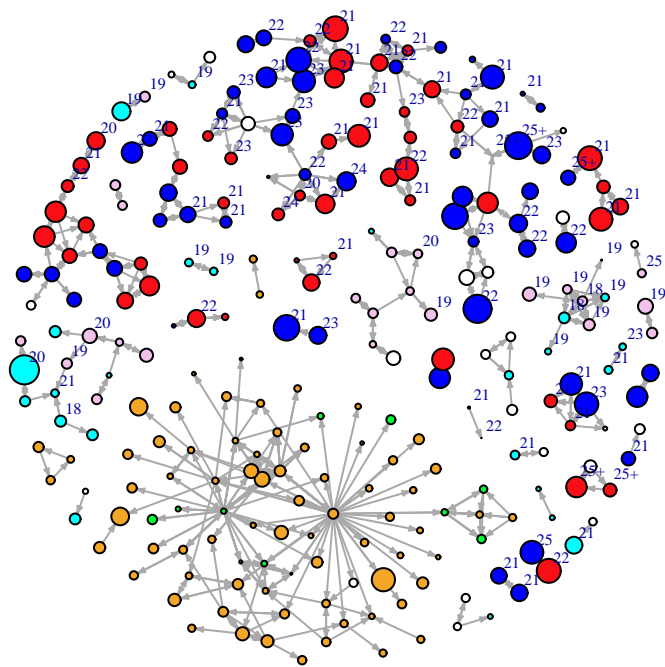

Vertex Size: Time

blue = M PBS
red = F PBS
cyan = M BBS
pink = F BBS
orange = F PY
green = M PY