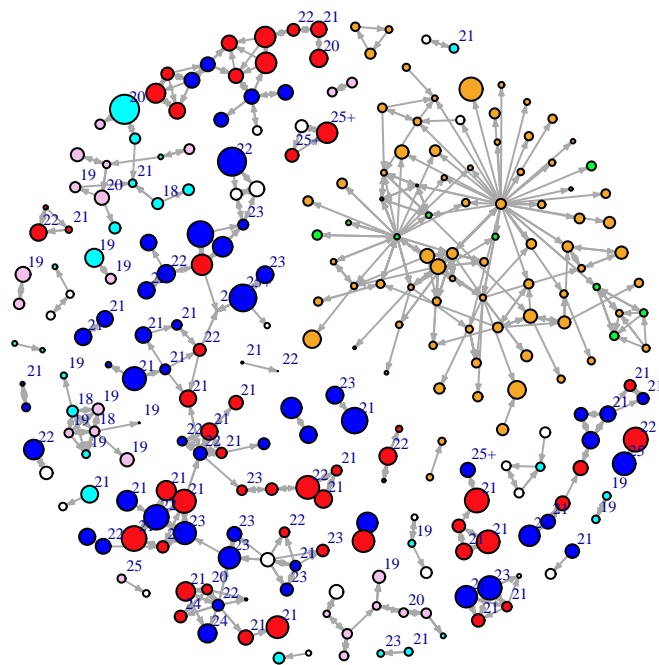

Vertex Size: Time

blue = M PBS
red = F PBS
cyan = M BBS
pink = F BBS
orange = F PY
green = M PY