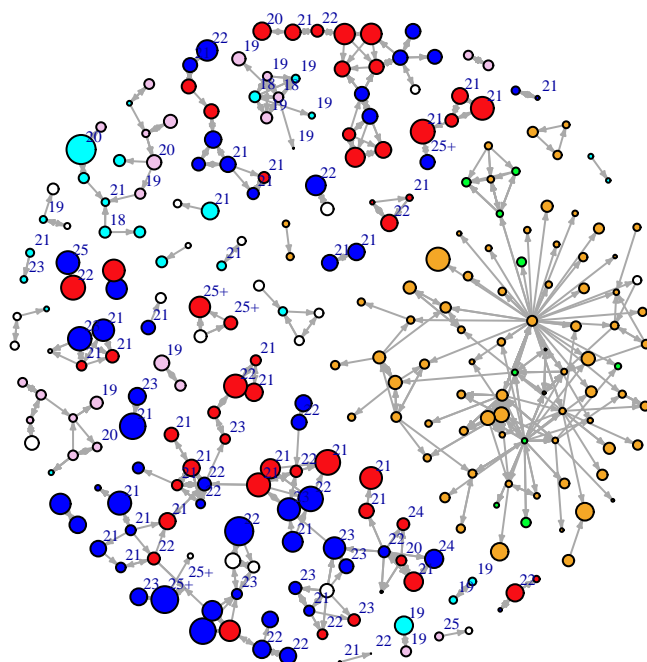

### Vertex Size: Time

blue = M PBS
red = F PBS
cyan = M BBS
pink = F BBS
orange = F PY
green = M PY