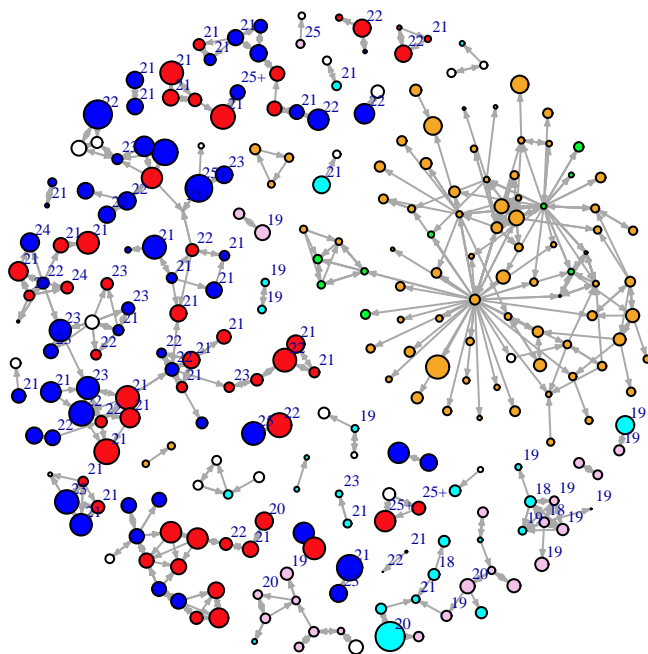

### Vertex Size: Time

blue = M PBS  
red = F PBS  
cyan = M BBS  
pink = F BBS  
orange = F PY  
green = M PY