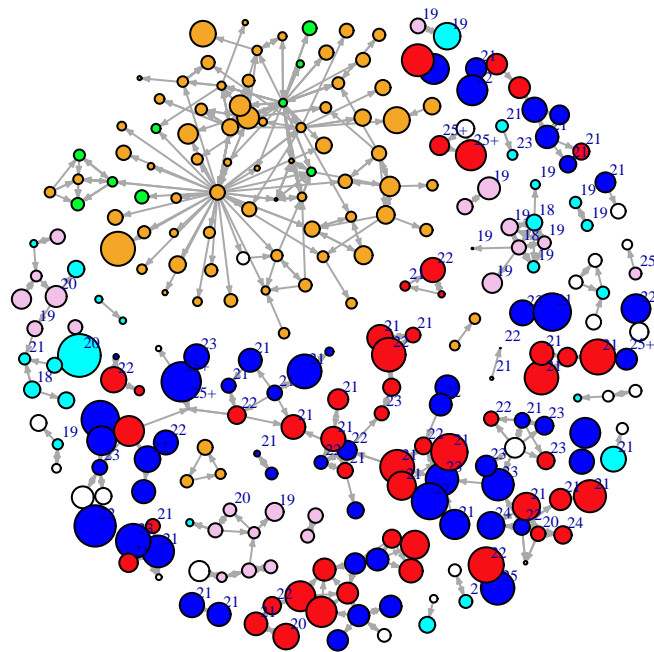

Vertex Size: Time

blue = M PBS
red = F PBS
cyan = M BBS
pink = F BBS
orange = F PY
green = M PY