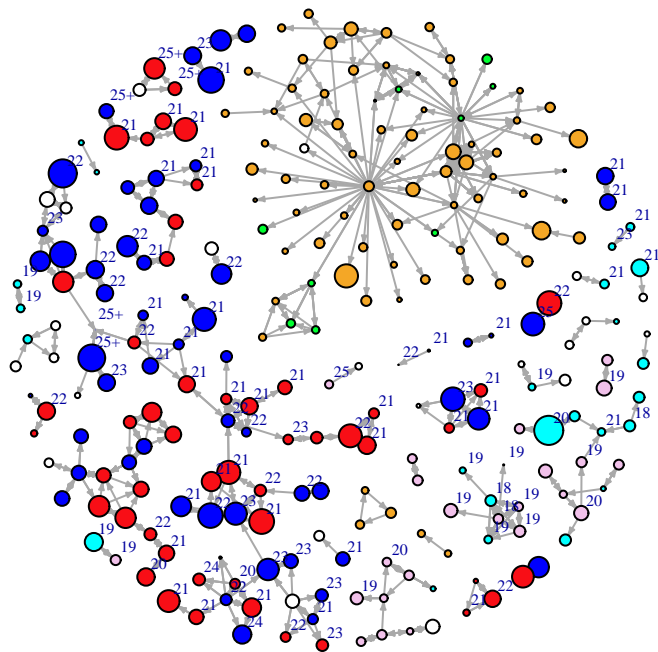

Vertex Size: Time

blue = M PBS
red = F PBS
cyan = M BBS
pink = F BBS
orange = F PY
green = M PY