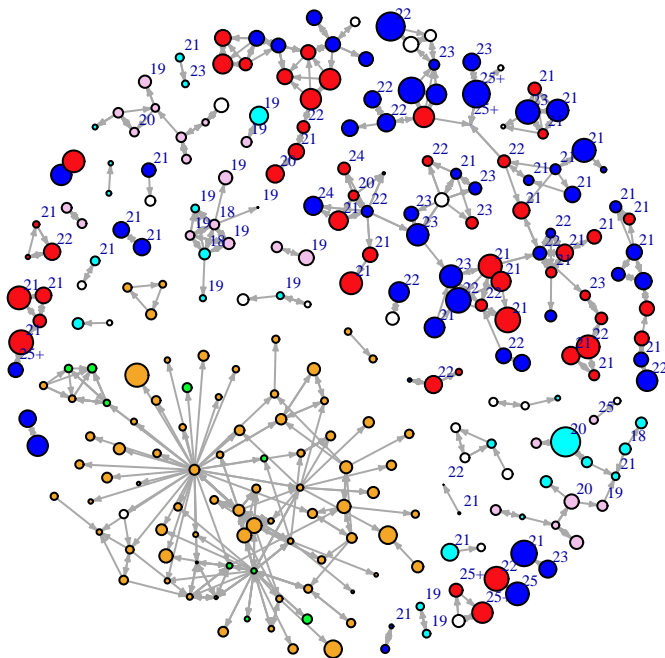

Vertex Size: Time

blue = M PBS
red = F PBS
cyan = M BBS
pink = F BBS
orange = F PY
green = M PY