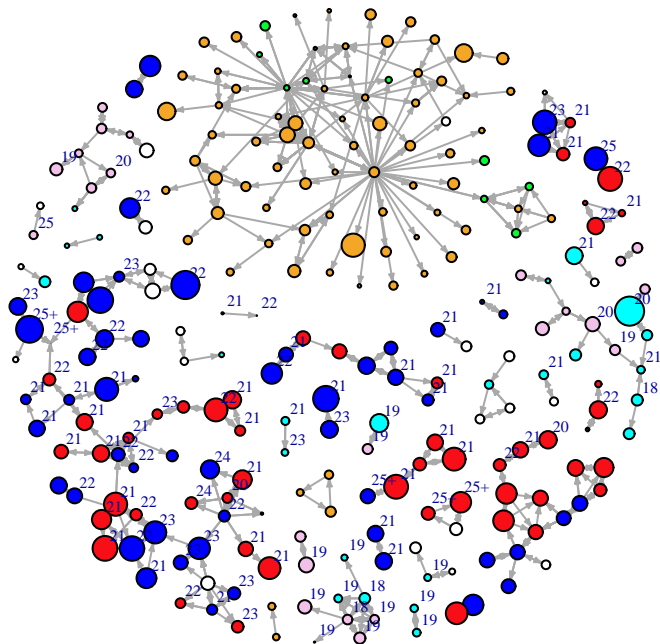

Vertex Size: Time

blue = M PBS
red = F PBS
cyan = M BBS
pink = F BBS
orange = F PY
green = M PY