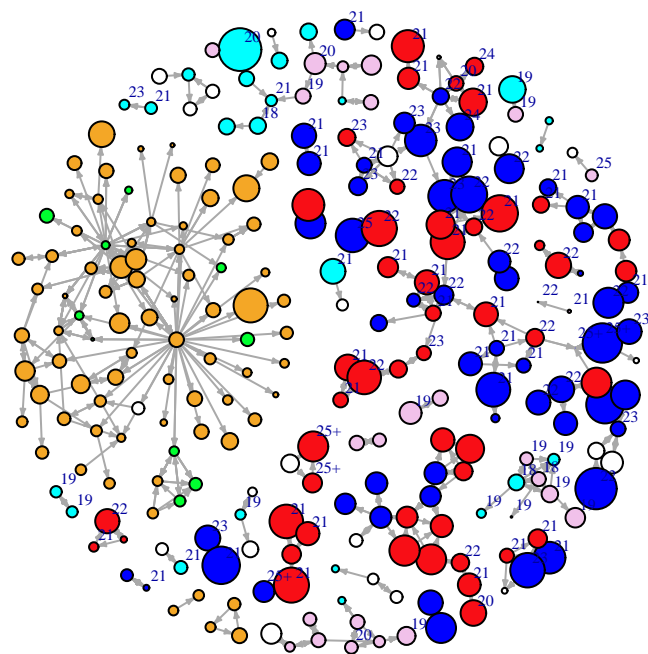

Vertex Size: Time

blue = M PBS
red = F PBS
cyan = M BBS
pink = F BBS
orange = F PY
green = M PY