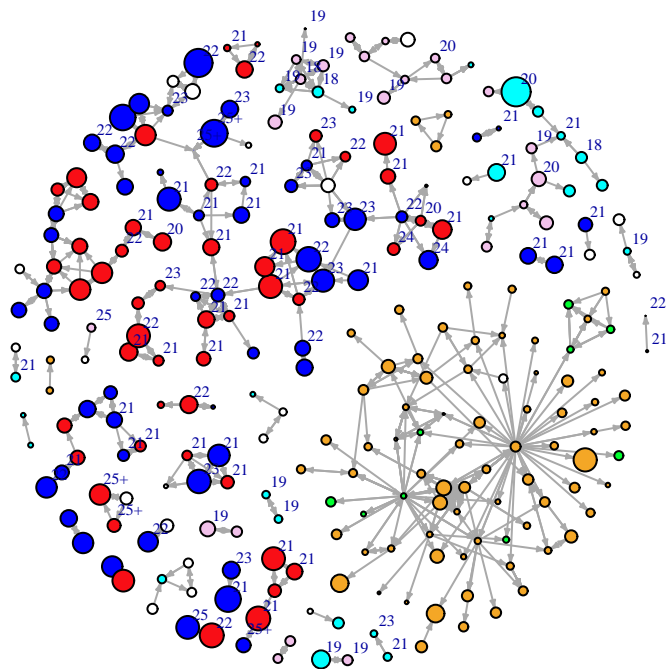

Vertex Size: Time

blue = M PBS
red = F PBS
cyan = M BBS
pink = F BBS
orange = F PY
green = M PY