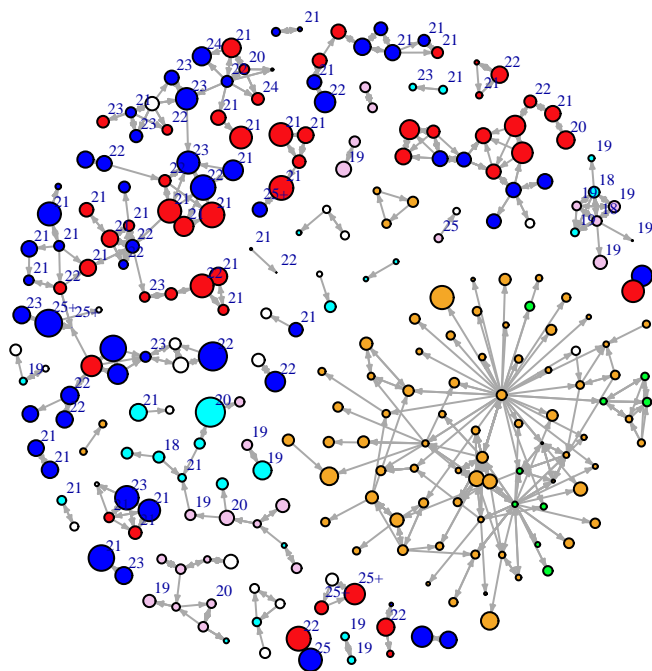

## Vertex Size: Time

blue = M PBS  
red = F PBS  
cyan = M BBS  
pink = F BBS  
orange = F PY  
green = M PY