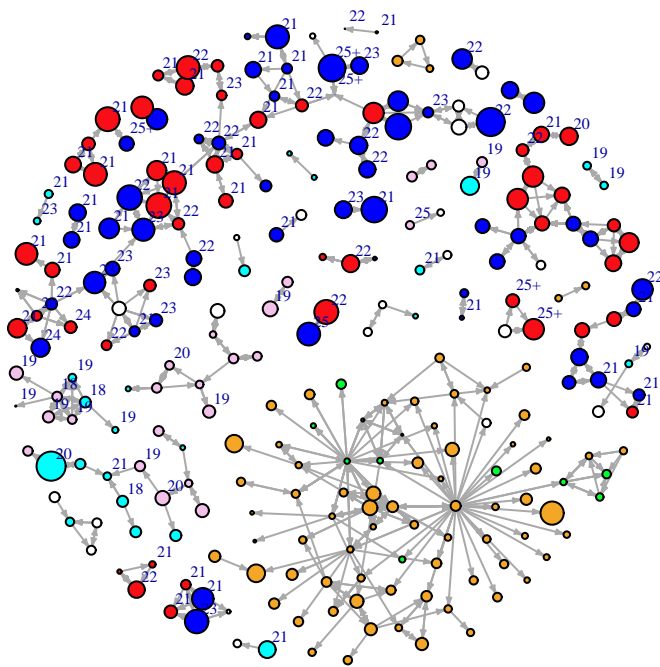

Vertex Size: Time

blue = M PBS
red = F PBS
cyan = M BBS
pink = F BBS
orange = F PY
green = M PY