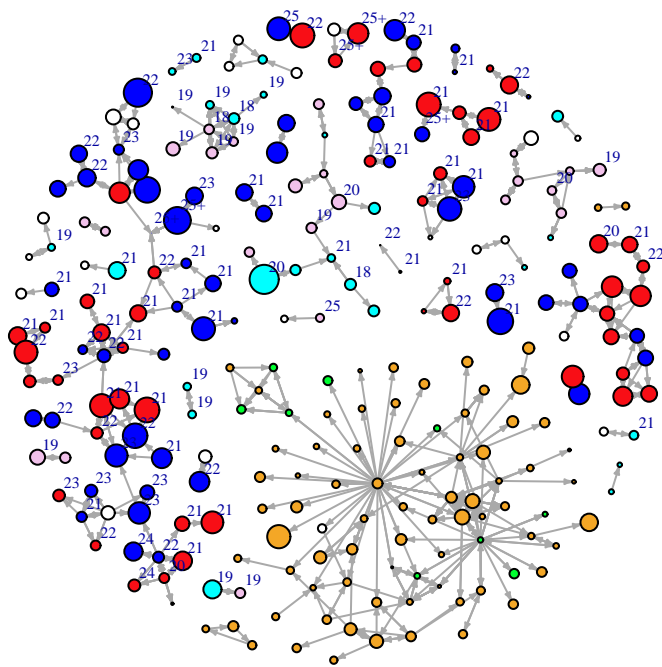

Vertex Size: Time

blue = M PBS
red = F PBS
cyan = M BBS
pink = F BBS
orange = F PY
green = M PY