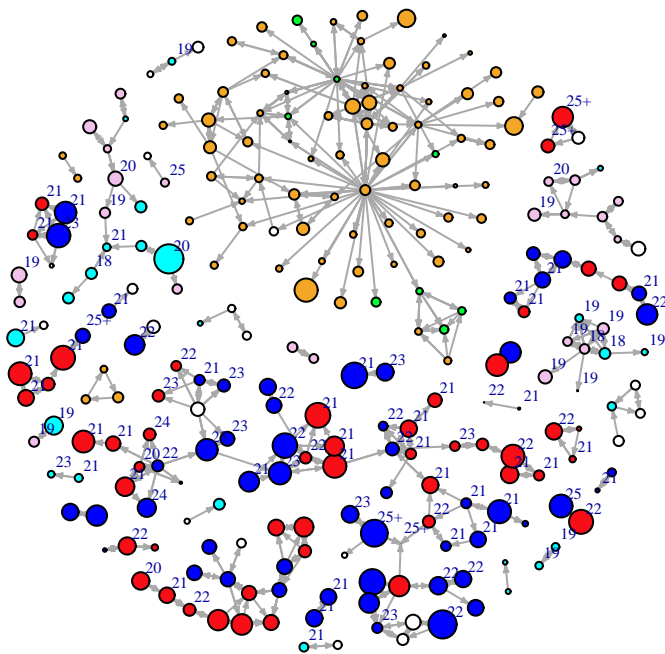

Vertex Size: Time

blue = M PBS
red = F PBS
cyan = M BBS
pink = F BBS
orange = F PY
green = M PY