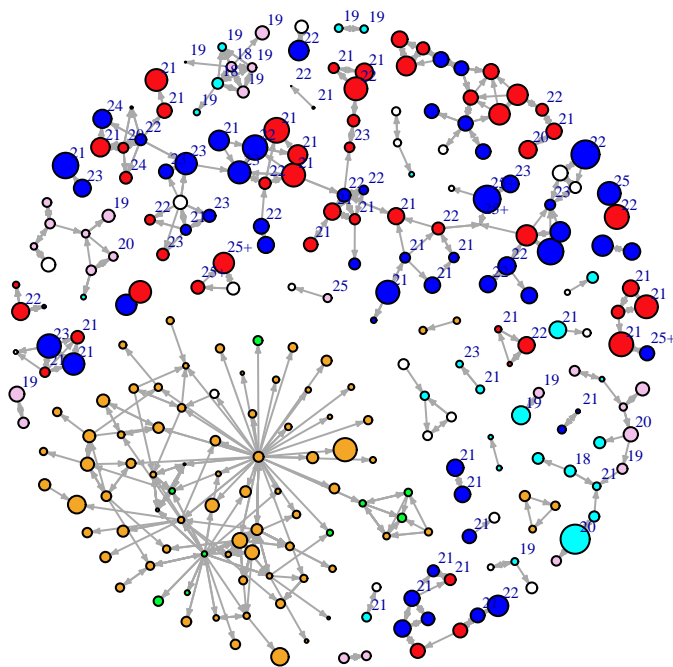

## Vertex Size: Time

blue = M PBS
red = F PBS
cyan = M BBS
pink = F BBS
orange = F PY
green = M PY