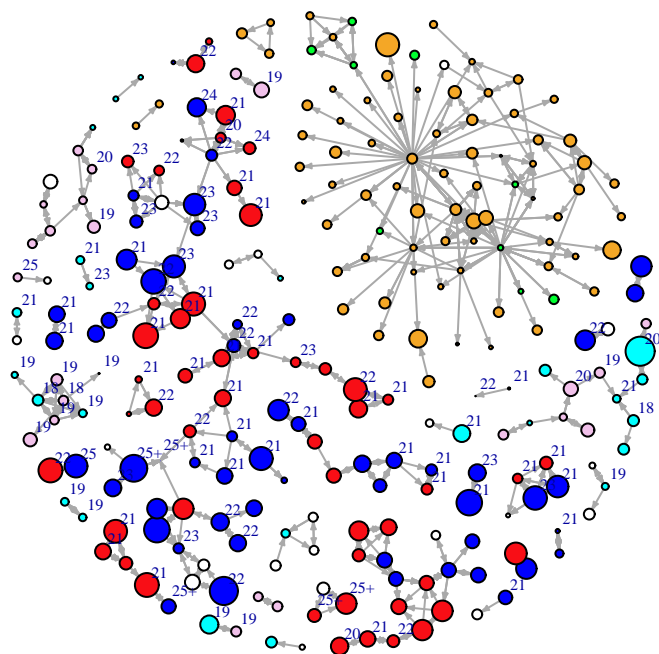

Vertex Size: Time

blue = M PBS
red = F PBS
cyan = M BBS
pink = F BBS
orange = F PY
green = M PY