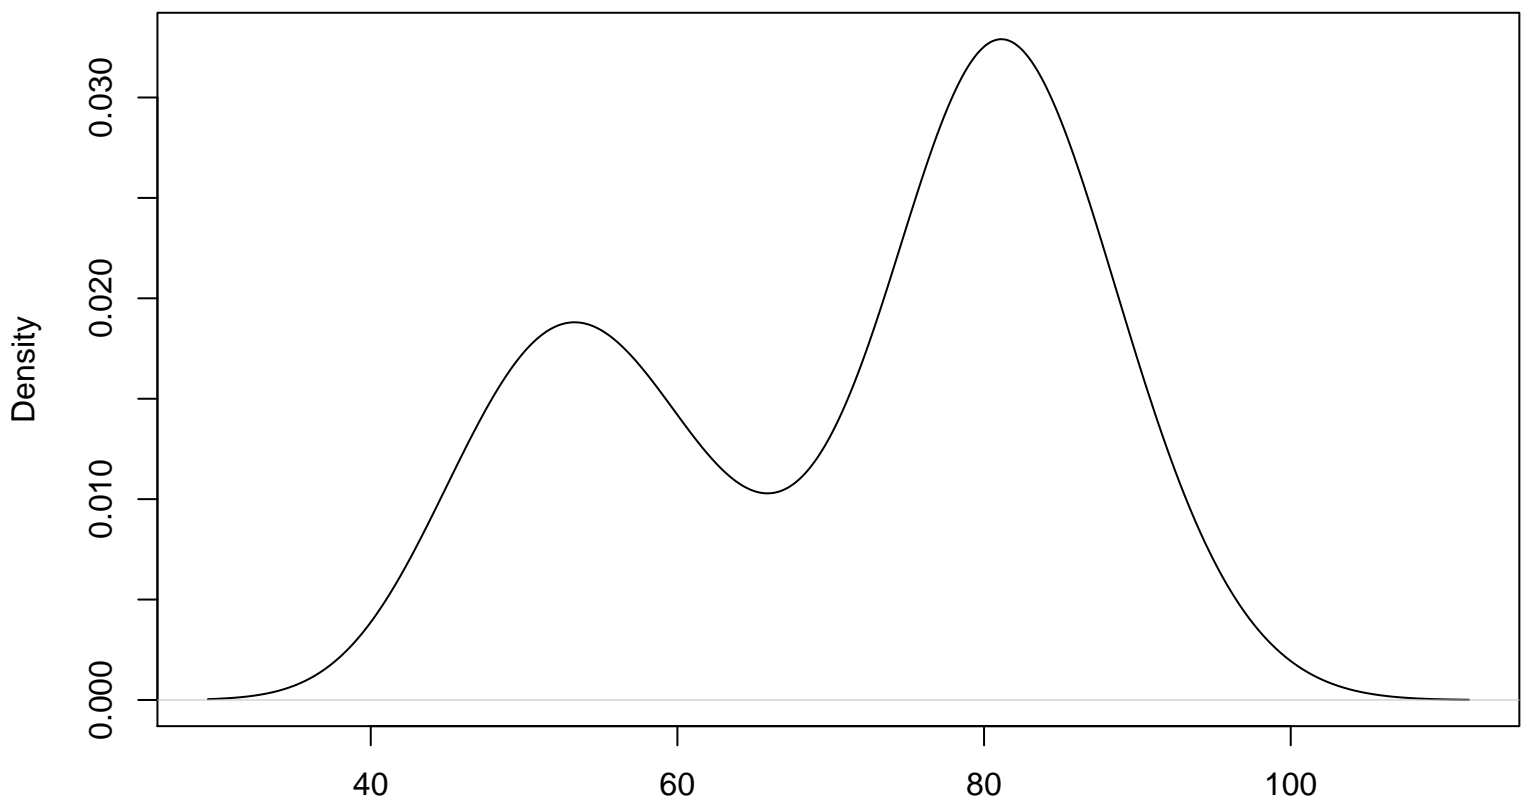

Kernel Density Plot of Sample 3

N = 100 Bandwidth = 5.207