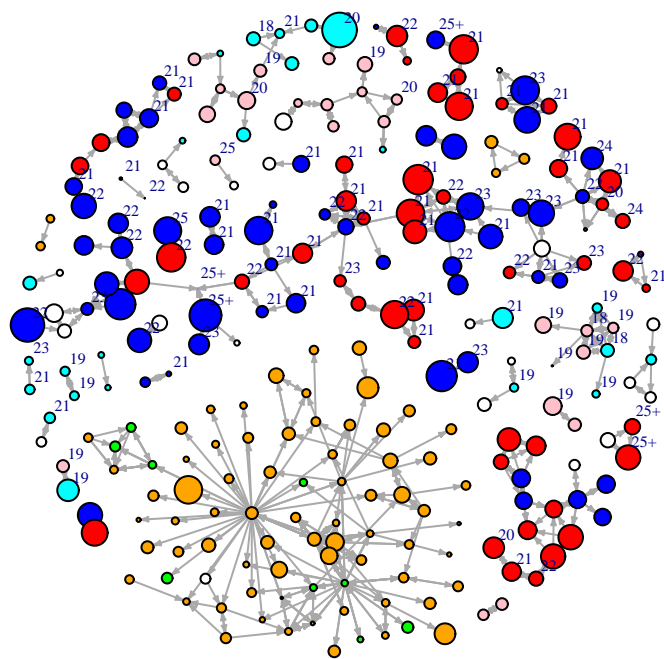

### Vertex Size: Time

blue = M PBS  
red = F PBS  
cyan = M BBS  
pink = F BBS  
orange = F PY  
green = M PY